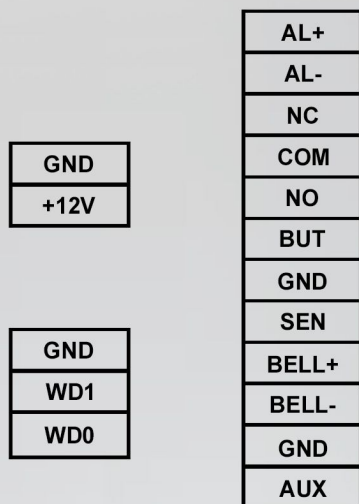

ECO2600D Wiring Diagram

Key Switch

Break Glass

Exit Button

ECO2600D