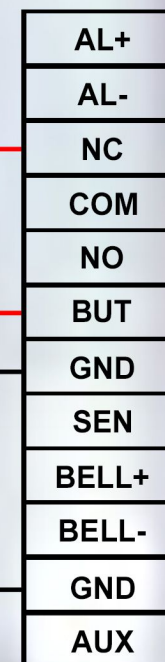

ECO2600D Wiring Diagram

Key Switch

Break Glass

Exit Button

ECO2600D